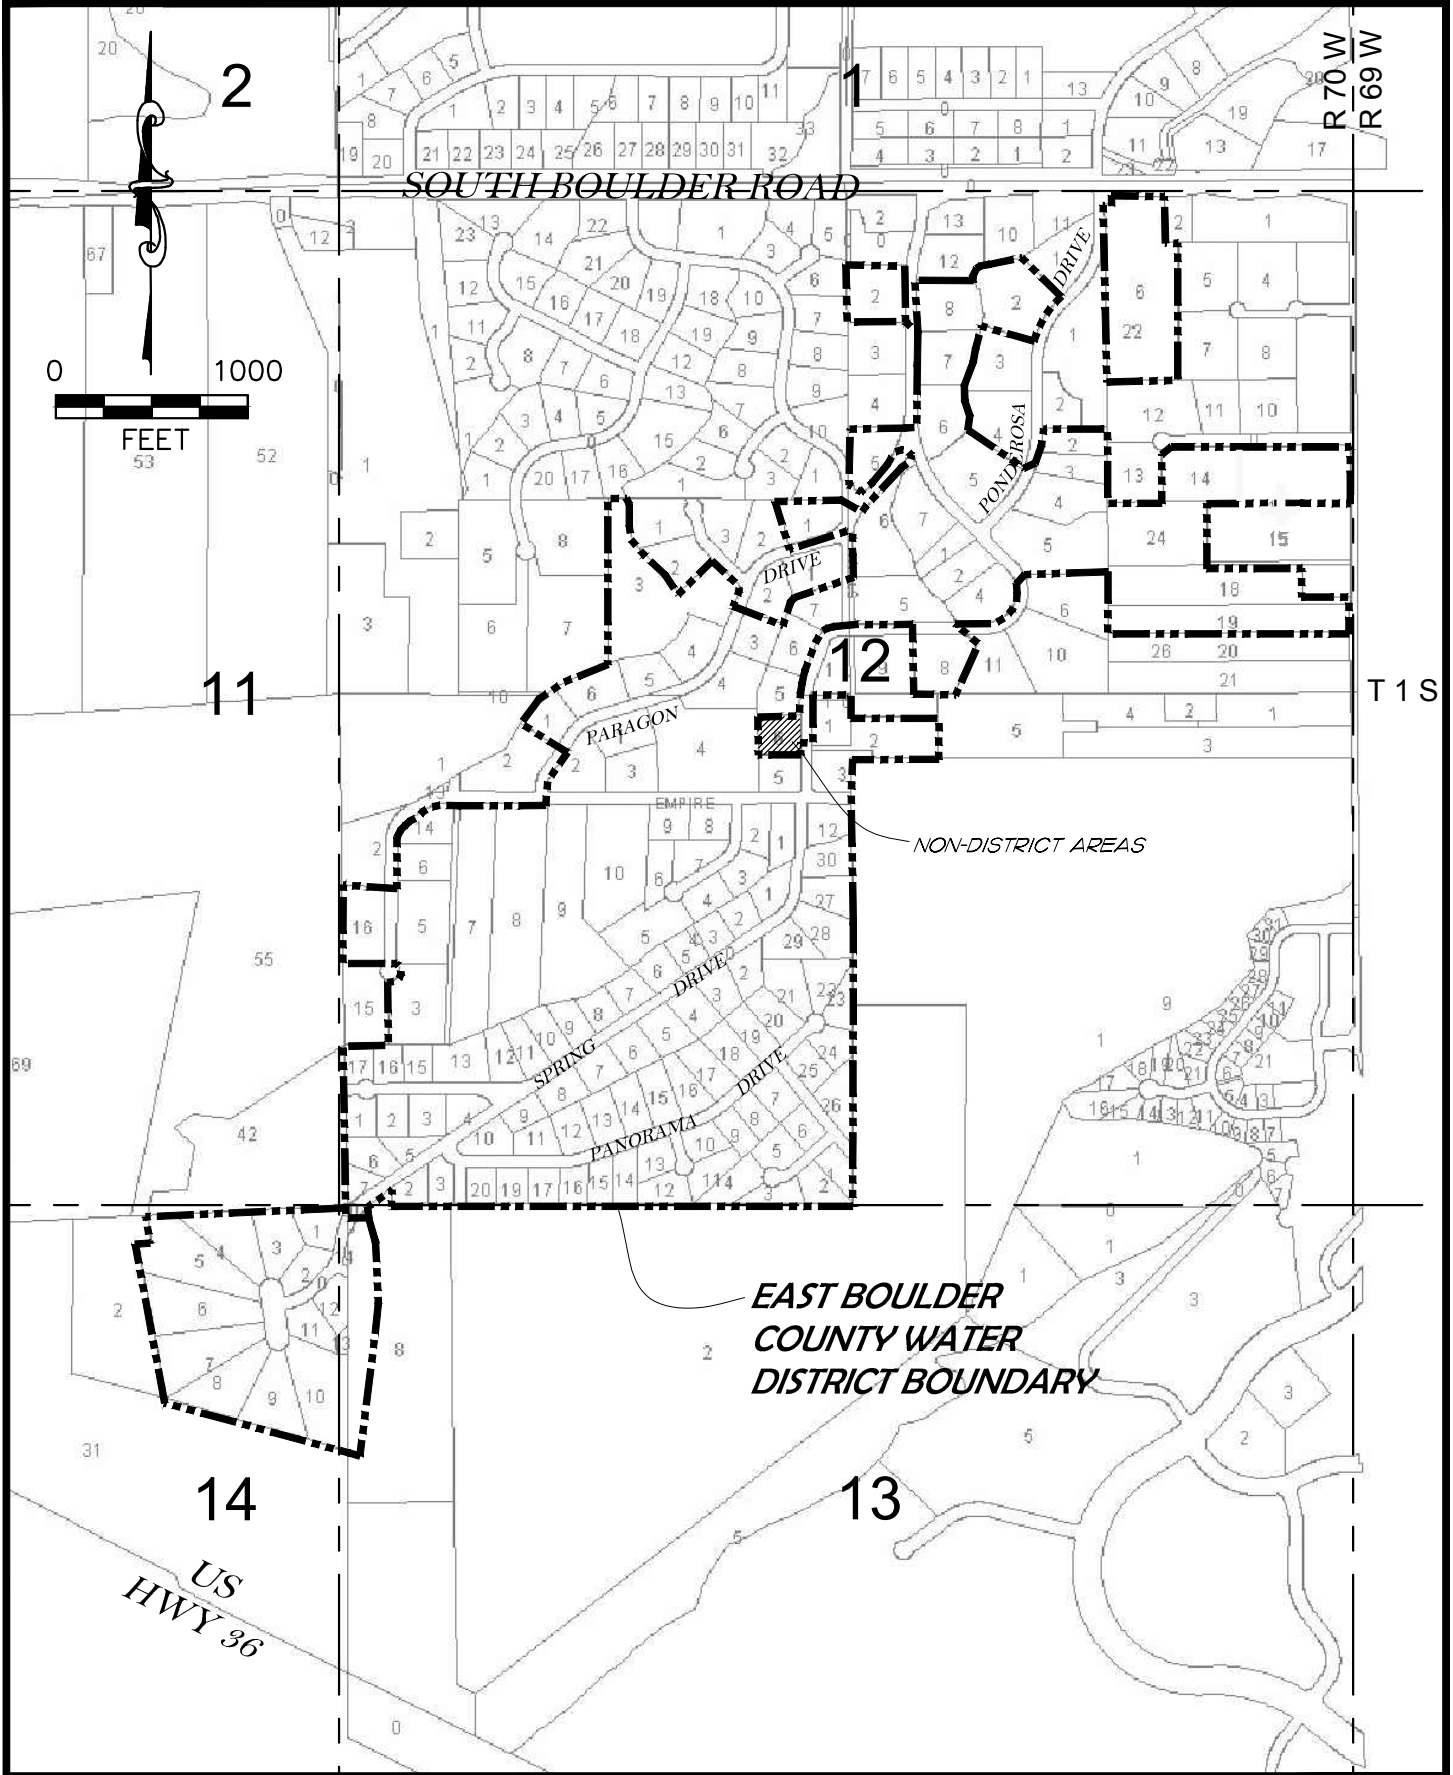

EAST BOULDER COUNTY / EBCWD BOUNDARY.DWG / DEC 30, 2019 / PROJ. 03-46-00

DESIGN: TPK
 DETAIL: MWE, AVJ
 CHECK: TPK
 DATE: DEC, 2019

EBCWD DISTRICT BOUNDARY

2480 W. 26 th
 AVE. UNIT B225
 Denver, CO 80211
 T303.964.3333
 F303.964.3355